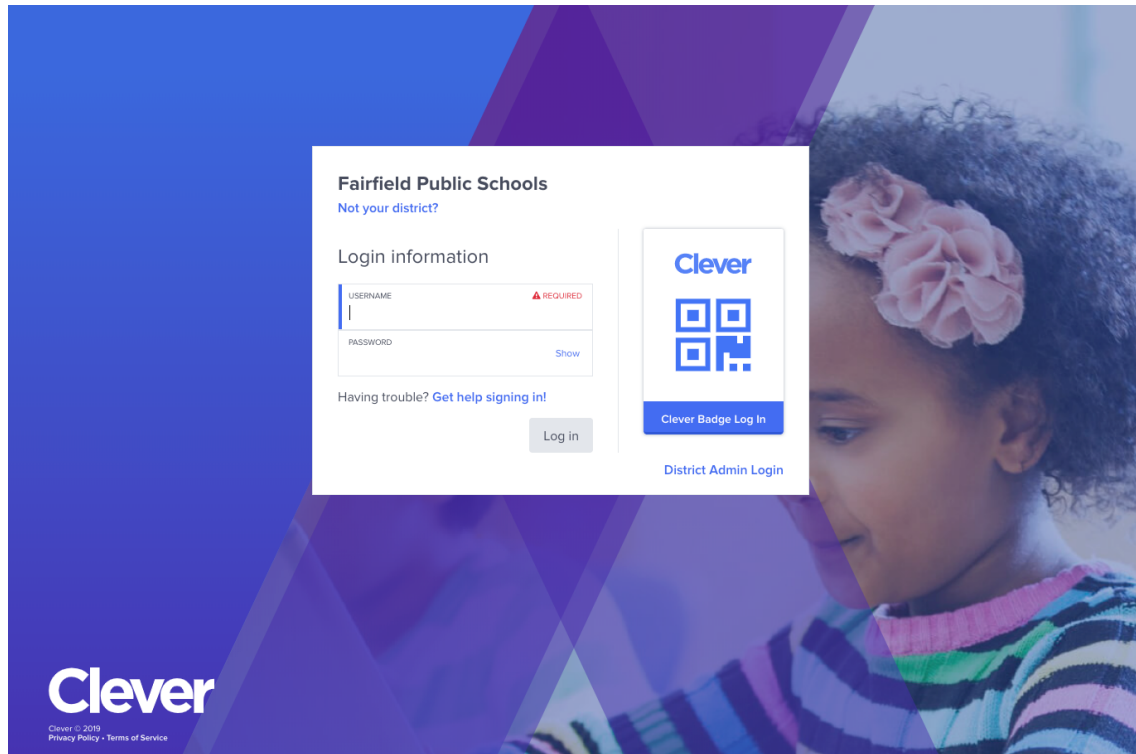

ARC Adventures
Clever Log-in

1. To log in to ARC Adventures with your Clever account start by finding and clicking the ARC Adventures icon on your device.

2. The application will launch, and you will be prompted to type in the name of your school. Enter the name of your school in the input box. As you type, suggestions will appear. When see the name of your school, tap or click it.

3. Enter the student's username and password in the appropriate input box or, for webcam-equipped devices, use their Clever badge. When you are finished entering these credentials select the "Log in" button.